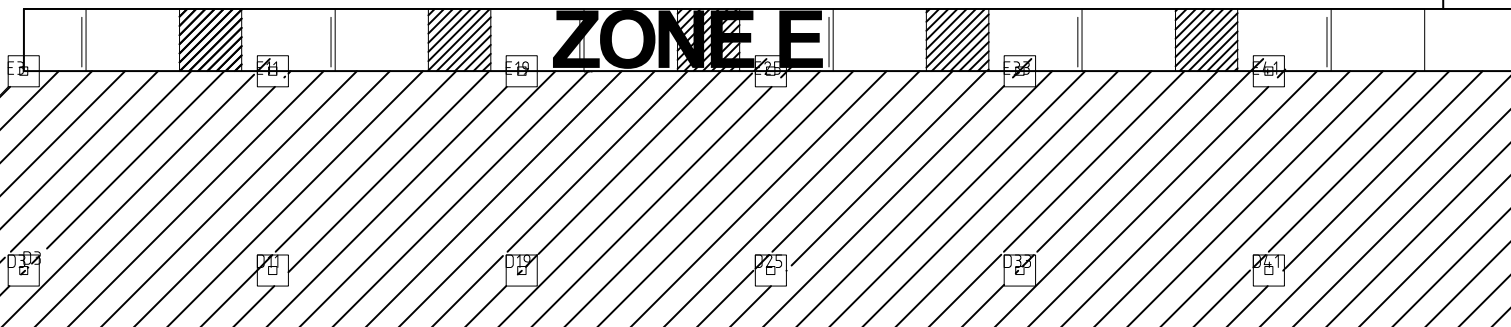

ZONE E

Door Prizes