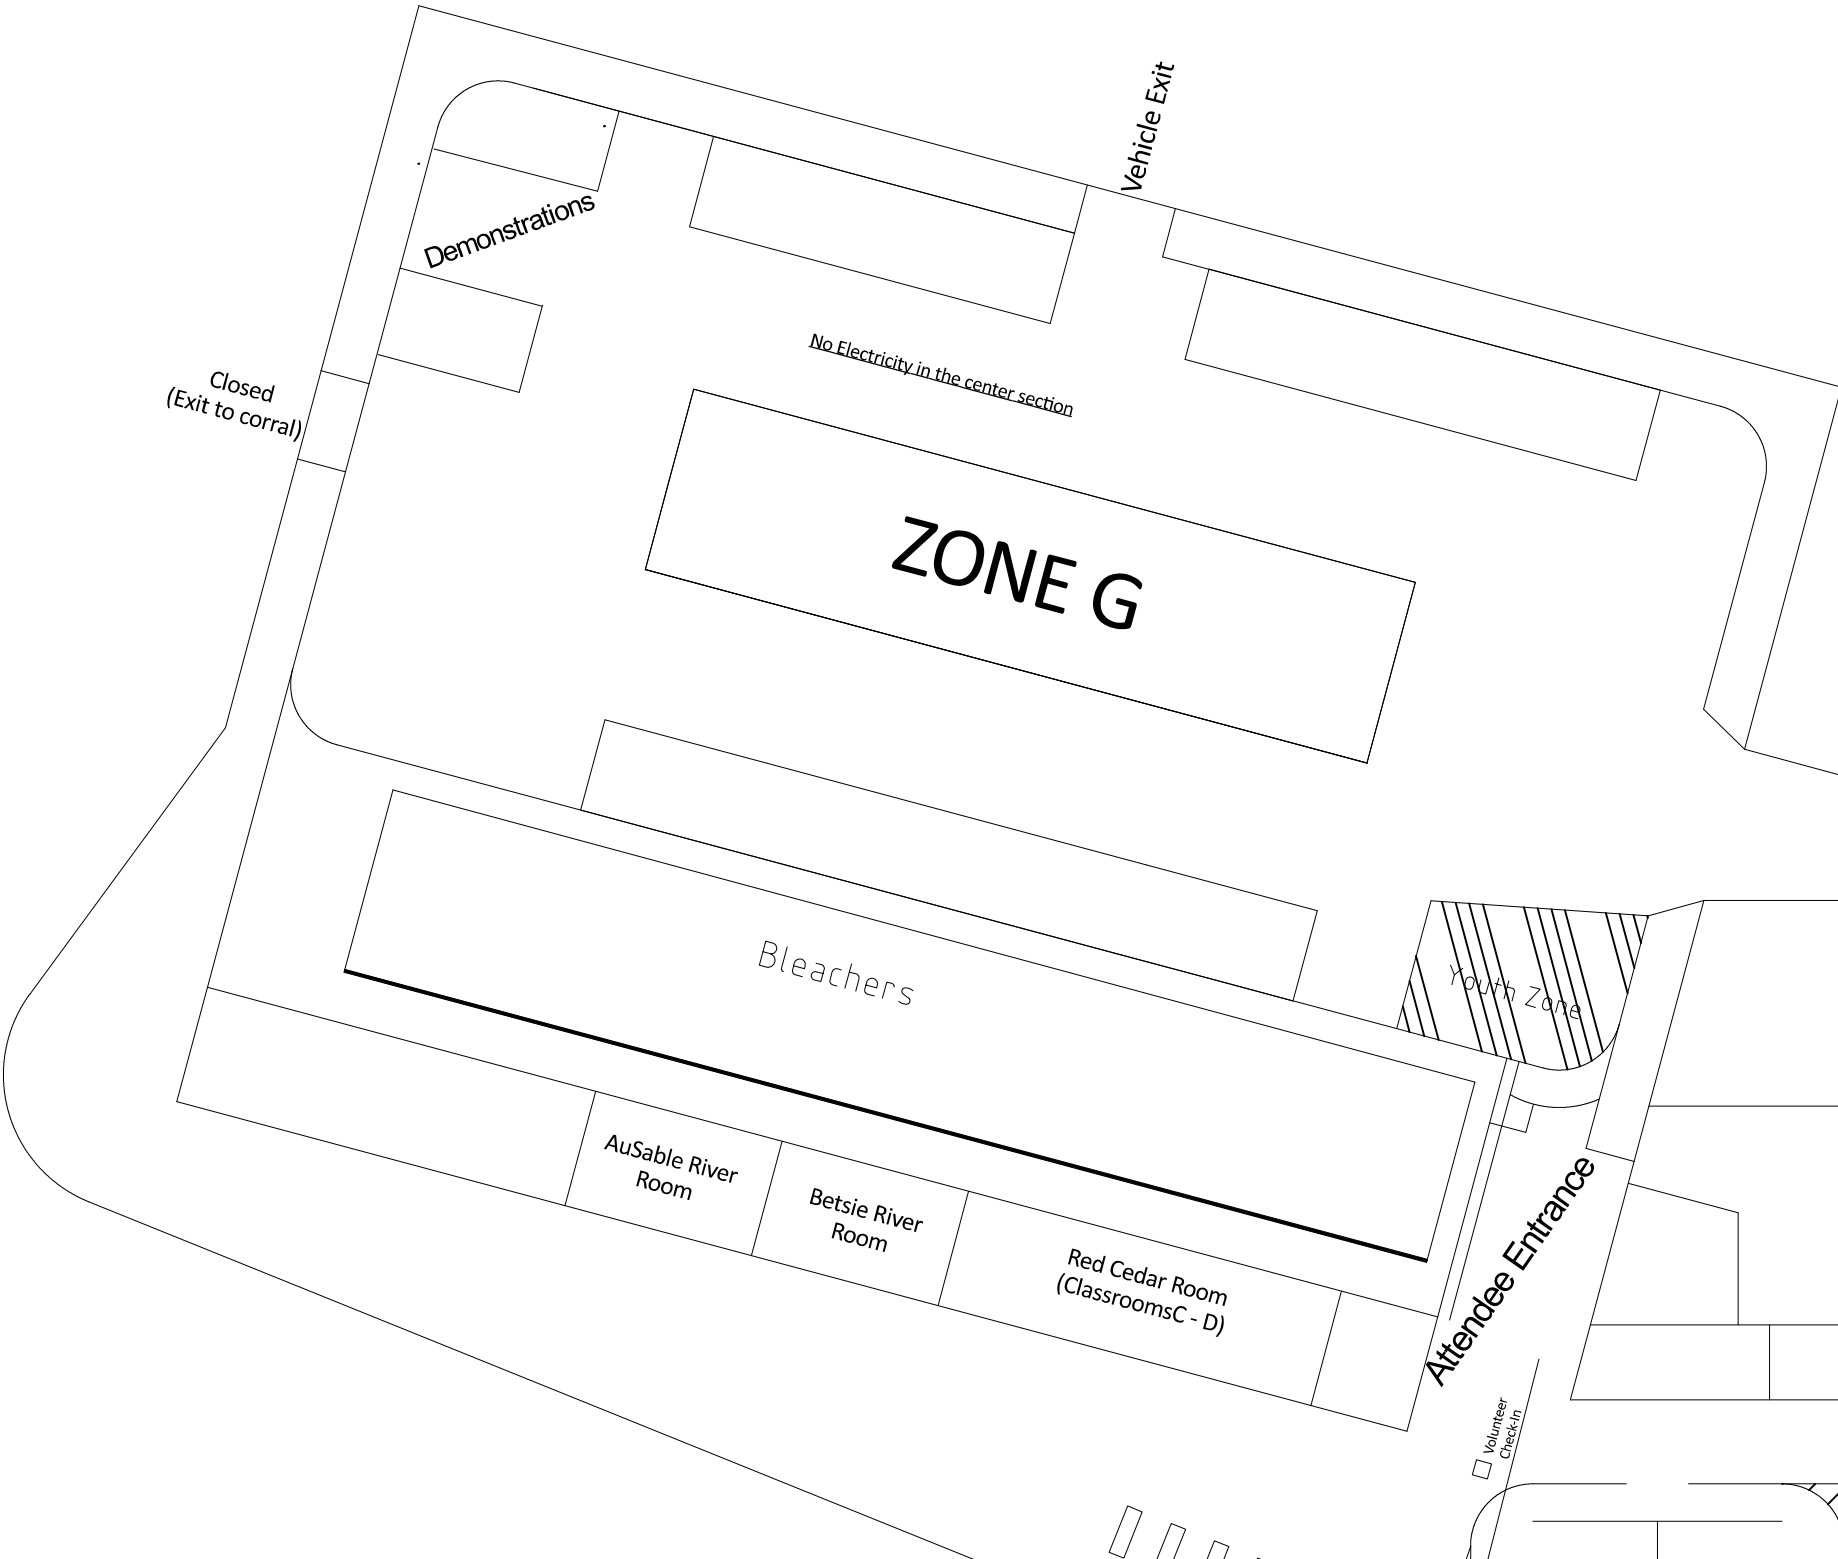

Closed
(Exit to corral)

Demonstrations

Vehicle Exit

No Electricity in the center section

ZONE G

Bleachers

AuSable River Room

Betsie River Room

Vehicle Exit

Enter Here
for Set Up

SHOWERS and
Restrooms

OAS Staff

Demonstrations

Check In

Vehicle Exit

ZONE B

ZONE C

ZONE A

ZONE D

ZONE F

Vehicle Exit

ZONE E

Door Prizes

Demonstrations

Vehicle Exit

No Electricity in the center section

ZONE G

Closed
(Exit to corral)

Bleachers

Youth Zone

AuSable River Room

Betsie River Room